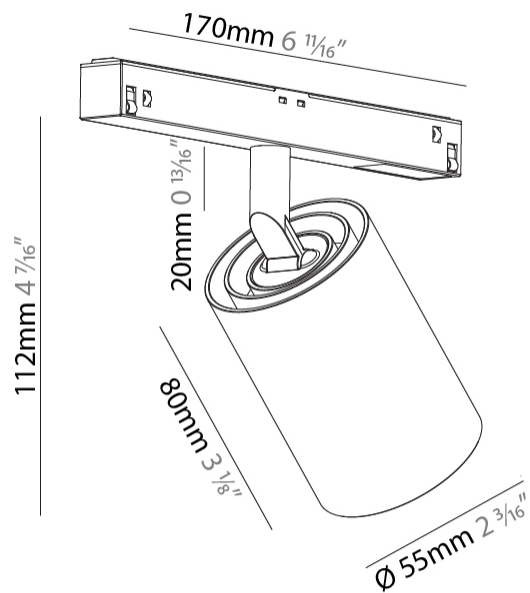

1. To build a product code in our configurator select the specify button on the base model # product page
2. To build a manual product code on this datasheet choose from the options listed below in blue font and add the suffix to the base model #

GENERAL

Series: Centriq
Subseries: Centriq for Clicktrack
Brand: Prolicht
Division: Architectural
Mounting Type: Track
Mounting Location: Ceiling
Subcategory: Spots

PHYSICAL

Shape: Cylinder
Diameter (mm): 55
Diameter (in): 2 ³/₁₆
Length (mm): 170
Length (in): 6 ¹/₁₆
Height (mm): 112
Height (in): 4 ⁷/₁₆
Light Distribution: Adjustable / Direct
Fixture Finish: SSR / BKV / CWI / CRY / HAB / LAG / UFT / ITA / RUA / RUR / MIC / FTG / MYG / TWT / LOD / PUS / FRO / FUP / KIA / POP / BLS / SPG / MEY / GOH / GUM / CHC / COM / ABZ / JAG / OBR / MOS / ROR
Fixture Material: Aluminum

ELECTRICAL

Lamp Type: LED (Zhaga Standard)
Input Wattage (W): 9
Total Output Wattage (W): 8.2
Dimming: Non-Dimmable
Driver Included: No
Driver Location: Remote
Driver Type: Constant Voltage - Universal
Driver Class: Class 2
Input Voltage (V): 48
Constant Current (MA): 700
Upon Request: 0-10Vdc dimming / DALI dimming

LED

Number of LEDs: 1
Color Temperature (°K): 2700 / 3000 / 4000
Max. Delivered Lumen (lm): 380 / 410 / 440
CRI: >90 CRI

OPTICAL

Reflector°: 9
Adjustability: Rotational 360°; Tilt 90° (±45°)

RATINGS AND CERTIFICATIONS

Certified By: Certified for North American Standards
IP rating: IP20