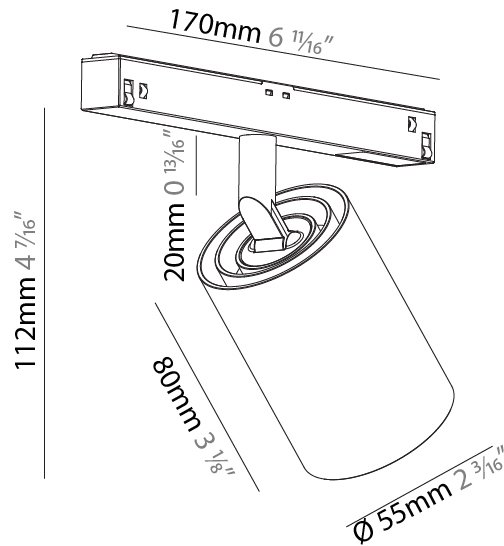

1. To build a product code in our configurator select the specify button on the base model # product page
2. To build a manual product code on this datasheet choose from the options listed below in blue font and add the suffix to the base model #

GENERAL

Series: Centriq
Subseries: Centriq for Clicktrack
Brand: Prolicht
Division: Architectural
Mounting Type: Track
Mounting Location: Ceiling
Subcategory: Spots

PHYSICAL

Shape: Cylinder
Diameter (mm): 55
Diameter (in): 2 3/16
Length (mm): 170
Length (in): 6 11/16
Height (mm): 112
Height (in): 4 7/16
Light Distribution: Adjustable / Direct
Fixture Finish: SSR / BKV / CWI / CRY / HAB / LAG / UFT / ITA / RUA / RUR / MIC / FTG / MYG / TWT / LOD / PUS / FRO / FUP / KIA / POP / BLS / SPG / MEY / GOH / GUM / CHC / COM / ABZ / JAG / OBR / MOS / ROR
Fixture Material: Aluminum

ELECTRICAL

Lamp Type: LED (Zhaga Standard)
Input Wattage (W): 12
Total Output Wattage (W): 10.9
Dimming: Non-Dimmable
Driver Included: No
Driver Location: Remote
Driver Type: Constant Voltage - Universal
Driver Class: Class 2
Input Voltage (V): 48
Constant Current (MA): 580
Upon Request: 0-10Vdc dimming / DALI dimming

LED

Number of LEDs: 1
Color Temperature (°K): 2700 / 3000 / 4000
Max. Delivered Lumen (lm): 750 / 780 / 840
CRI: >90 CRI

OPTICAL

Reflector°: 17 / 33 / 46
Optic°: 15 / 25 / 35
Adjustability: Rotational 360°; Tilt 90° (±45°)

RATINGS AND CERTIFICATIONS

Certified By: Certified for North American Standards
IP rating: IP20